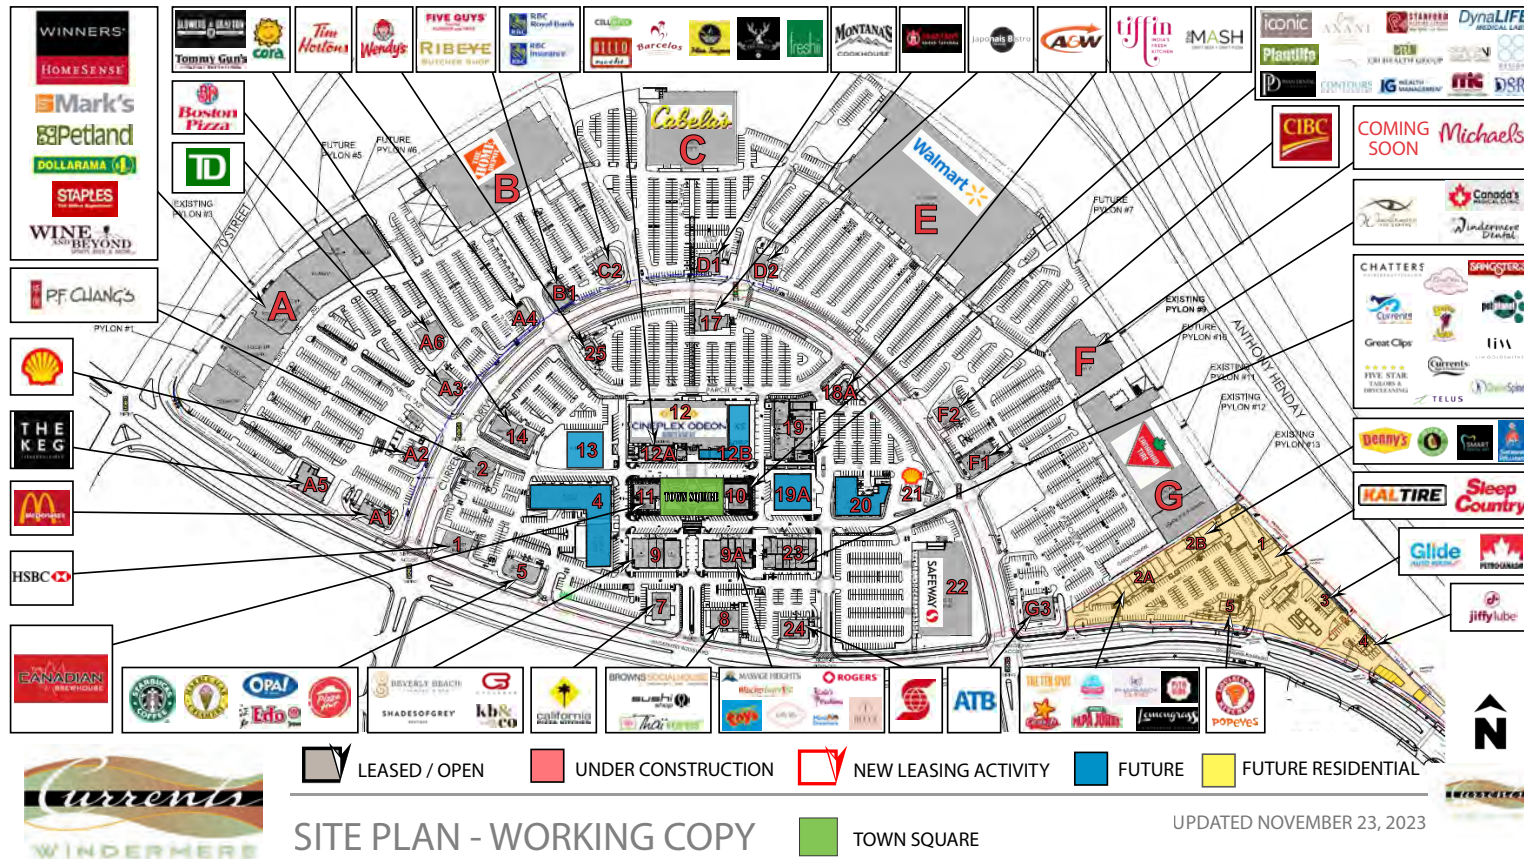

SITE PLAN

CURRENTS OF WINDERMERE

COLIN PETER
DIRECTOR OF LEASING
HARVARD DEVELOPMENTS

T | 403-268-6640 E | cpeter@harvard.ca

AERIAL

CURRENTS OF WINDERMERE

COLIN PETER
DIRECTOR OF LEASING
HARVARD DEVELOPMENTS